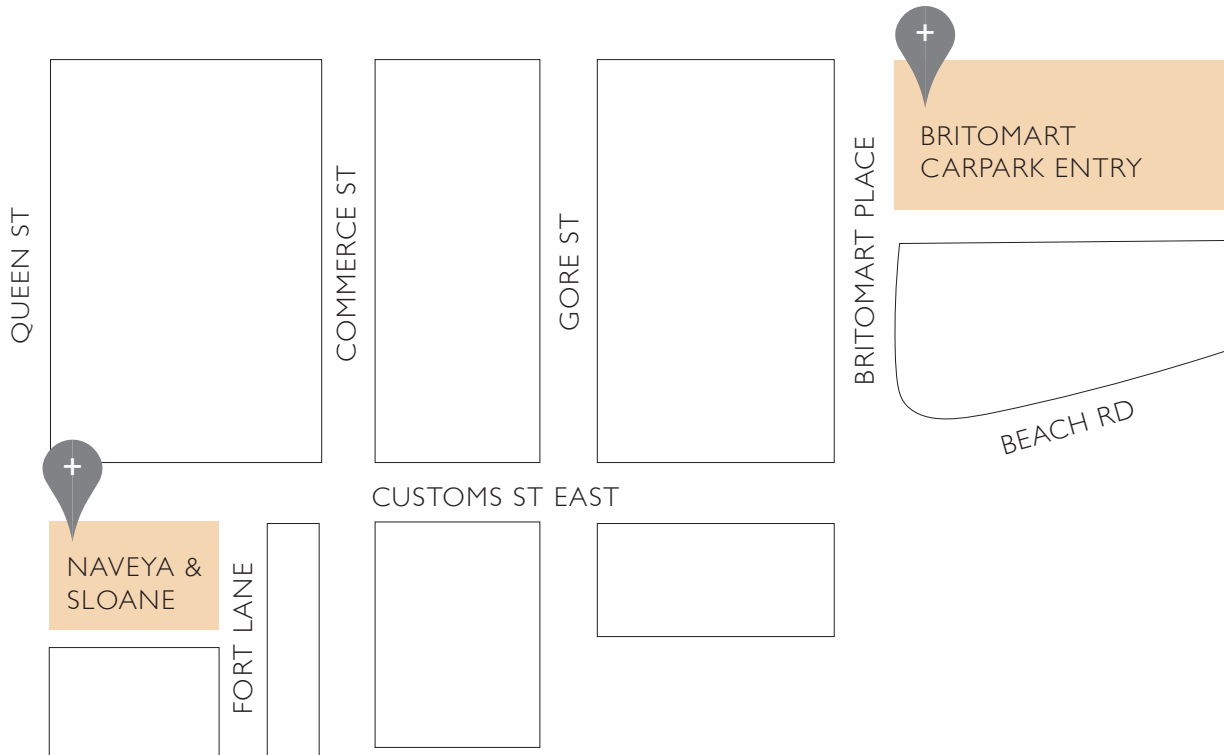

BRITOMART CARPARK INFORMATION

Enter the Britomart Car Park at 10 Britomart Place.

Please feel free to use valet parking when available.

You will be issued a docket through the valet, or self park ticketing machine. Please bring this ticket with you to be validated. This is valid for 1 hour 30 minutes.

Upon return to the Britomart Car Park, present your validated ticket at the Britomart reception.